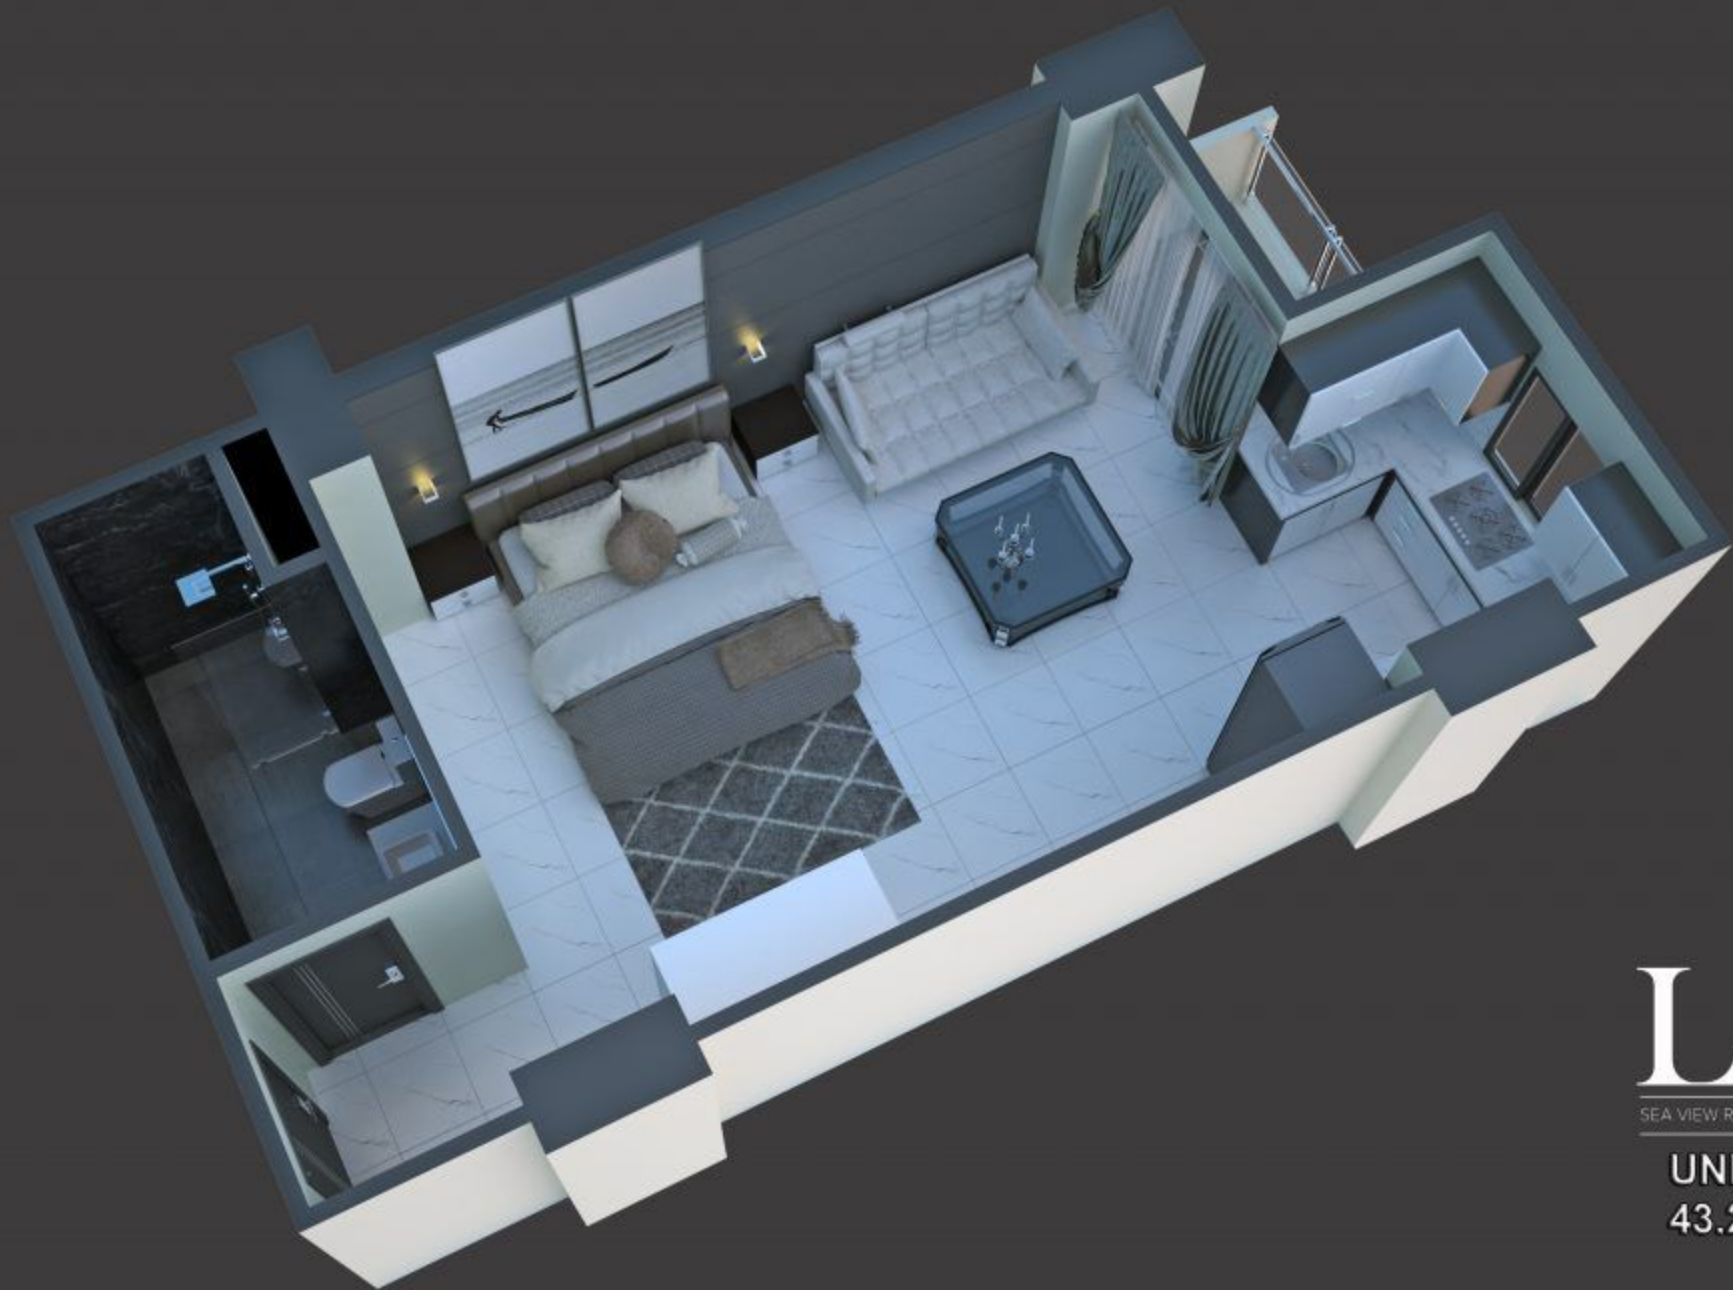

LZ

SEA VIEW RESIDENCES

UNIT-B
64.33m²

LZ
SEA VIEW RESIDENCES

UNIT-C
68m²

LZ

SEA VIEW RESIDENCES

UNIT-A
43.24m²